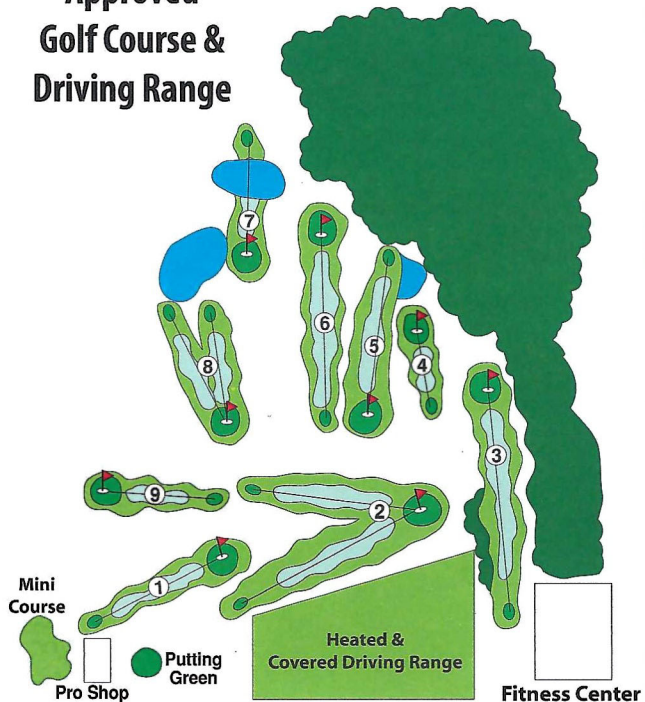

**We are a PGA
Approved
Golf Course &
Driving Range**

2011 Indiana 9-hole Course of the Year

YARDS	115	$\frac{160}{220}$	124	86	100	130	135	$\frac{190}{110}$	100	$\frac{1140}{1120}$
HOLE	1	2	3	4	5	6	7	8	9	OUT
PAR	3	$\frac{3}{4}$	3	3	3	3	3	$\frac{3}{4}$	3	$\frac{27}{29}$
HANDICAP	5	1	4	6	7	3	2	8	9	

RULES

U.S.G.A. Rules Govern Play

Please Repair Divots and Ball Marks

Please Allow Faster Players To Play Through

After 7 Strokes Pick Up and Move to Next Hole

Keep Carts on Path At All Times

Please Do Not Pick Up Range Balls

Hole #7 - If first shot lands in water - drop
across water - hitting 3rd shot

Please Play as Either Par 3 or 4

Date _____ Scorer _____

Attest _____

GOLF COMPLEX

4040 North Old SR 62

Madison, IN 47250

812-273-3137